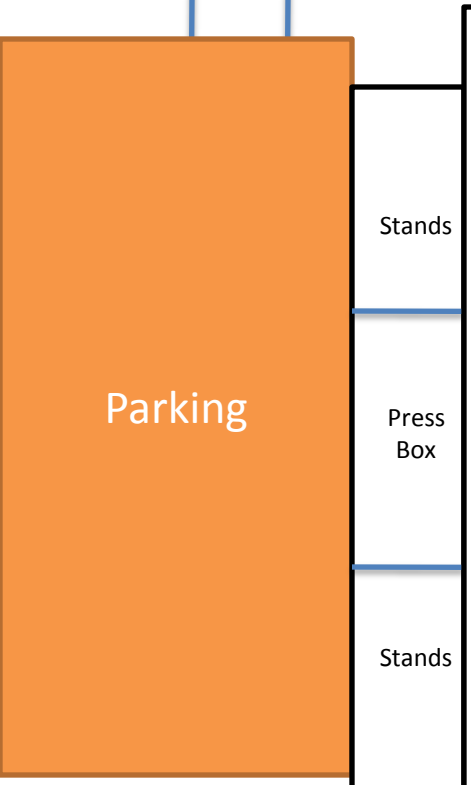

Mumma Drive

K
a
u
f
f
m
a
n
D
r
i
v
e

Landisville Complex
340 Mumma Drive
Landisville, PA 17538

From Route 30 East:
Take Route 30 west to the Route 283 intersection. Bear LEFT and take Route 283 west approx. 3.3 miles to the LANDISVILLE -Route 722 Exit. At top of ramp, turn LEFT on State Road. Cross Route 283, and turn right at stoplight onto Yellow Goose Rd. Turn right on Harrisburg Pike and go approx. 1.1 miles to Landisville. Turn left on Church Street (2nd stoplight) and go to the Landisville School complex on the right.

From Route 283 West:
Follow Route 283 to Lancaster. Take LANDISVILLE -Route 722 Exit. At top of ramp, turn right on State Road. Follow above directions to the Landisville School fields.

From Route 30 West:
Follow Route 30 east to Lancaster. Take MOUNTVILLE Exit. At top of ramp, turn LEFT onto Stony Battery Road. Stay on Stony Battery Road for about 2.25 miles. At 2nd stoplight, turn RIGHT on Church Street. Take Church Street approx. 1.5 miles to the Landisville School complex on the left.