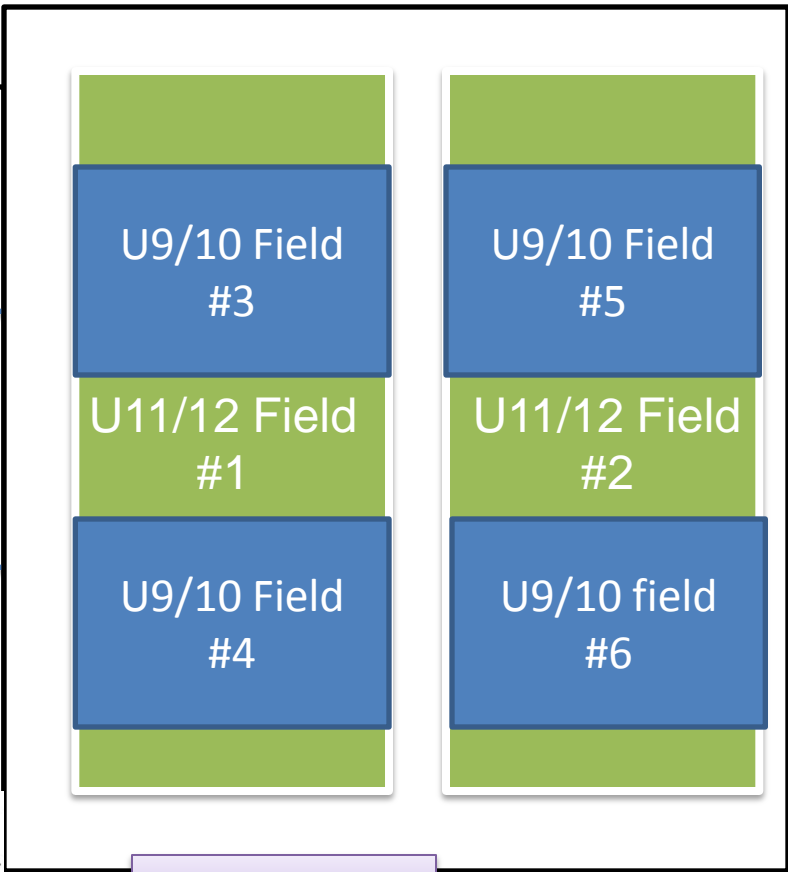

Mumma Drive

K
a
u
f
f
m
a
n
D
r
i
v
e

Landisville Complex
340 Mumma Drive
Landisville, PA 17538

From Route 30 East:
Take Route 30 west to the Route 283 intersection. Bear LEFT and take Route 283 west approx. 3.3 miles to the LANDISVILLE -Route 722 Exit. At top of ramp, turn LEFT on State Road. Cross Route 283, and turn right at stoplight onto Yellow Goose Rd. Turn right on Harrisburg Pike and go approx. 1.1 miles to Landisville. Turn left on Church Street (2nd stoplight) and go to the Landisville School complex on the right.

From Route 283 West:
Follow Route 283 to Lancaster. Take LANDISVILLE -Route 722 Exit. At top of ramp, turn right on State Road. Follow above directions to the Landisville School fields.

From Route 30 West:
Follow Route 30 east to Lancaster. Take MOUNTVILLE Exit. At top of ramp, turn LEFT onto Stony Battery Road. Stay on Stony Battery Road for about 2.25 miles. At 2nd stoplight, turn RIGHT on Church Street. Take Church Street approx. 1.5 miles to the Landisville School complex on the left.