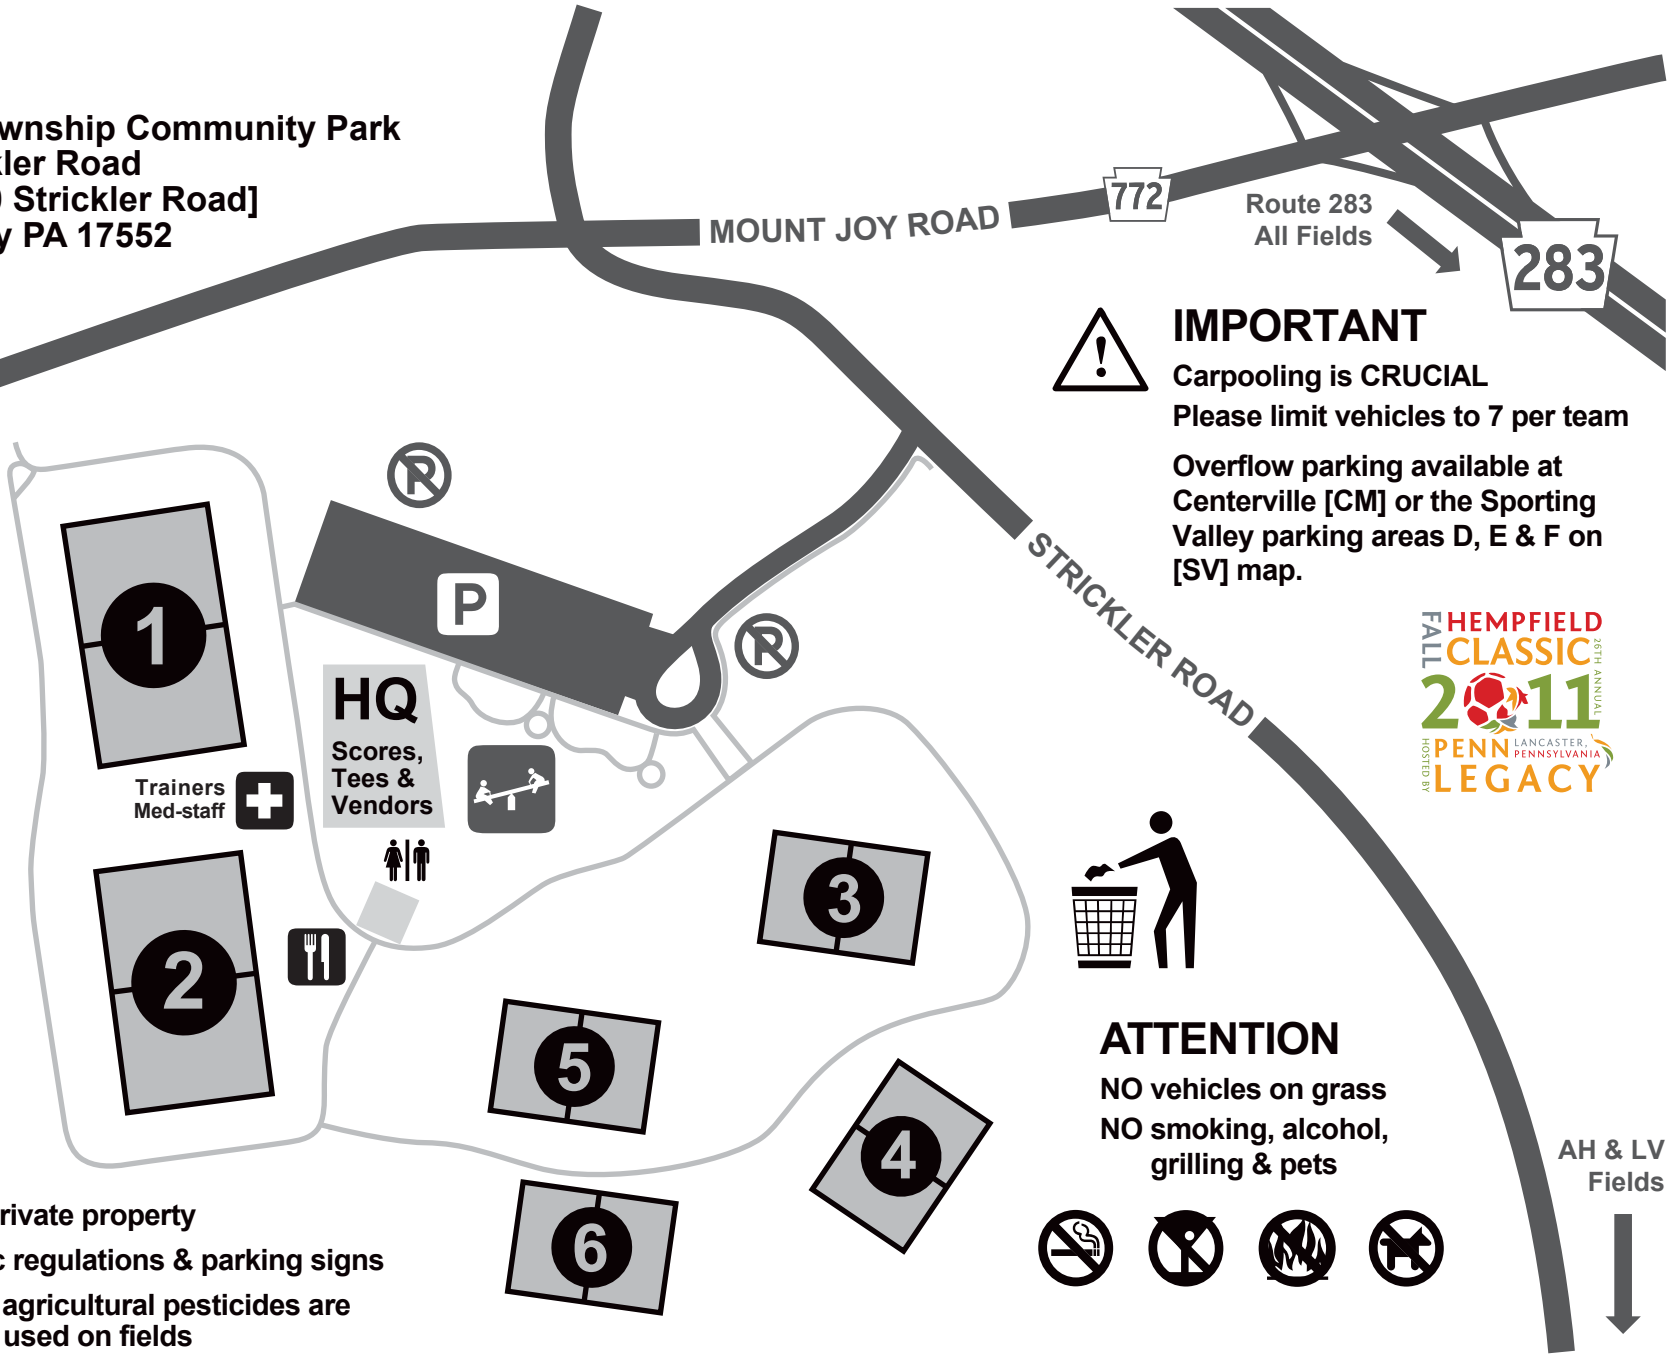

RP

Rapho Township Community Park
960 Strickler Road
[GPS: 220 Strickler Road]
Mount Joy PA 17552

IMPORTANT

Carpooling is **CRUCIAL**
Please limit vehicles to 7 per team

Overflow parking available at
Centerville [CM] or the Sporting
Valley parking areas D, E & F on
[SV] map.

ATTENTION

NO vehicles on grass
NO smoking, alcohol,
grilling & pets

RESPECT private property
OBEY traffic regulations & parking signs
BE AWARE agricultural pesticides are
periodically used on fields

AH & LV
Fields
↓